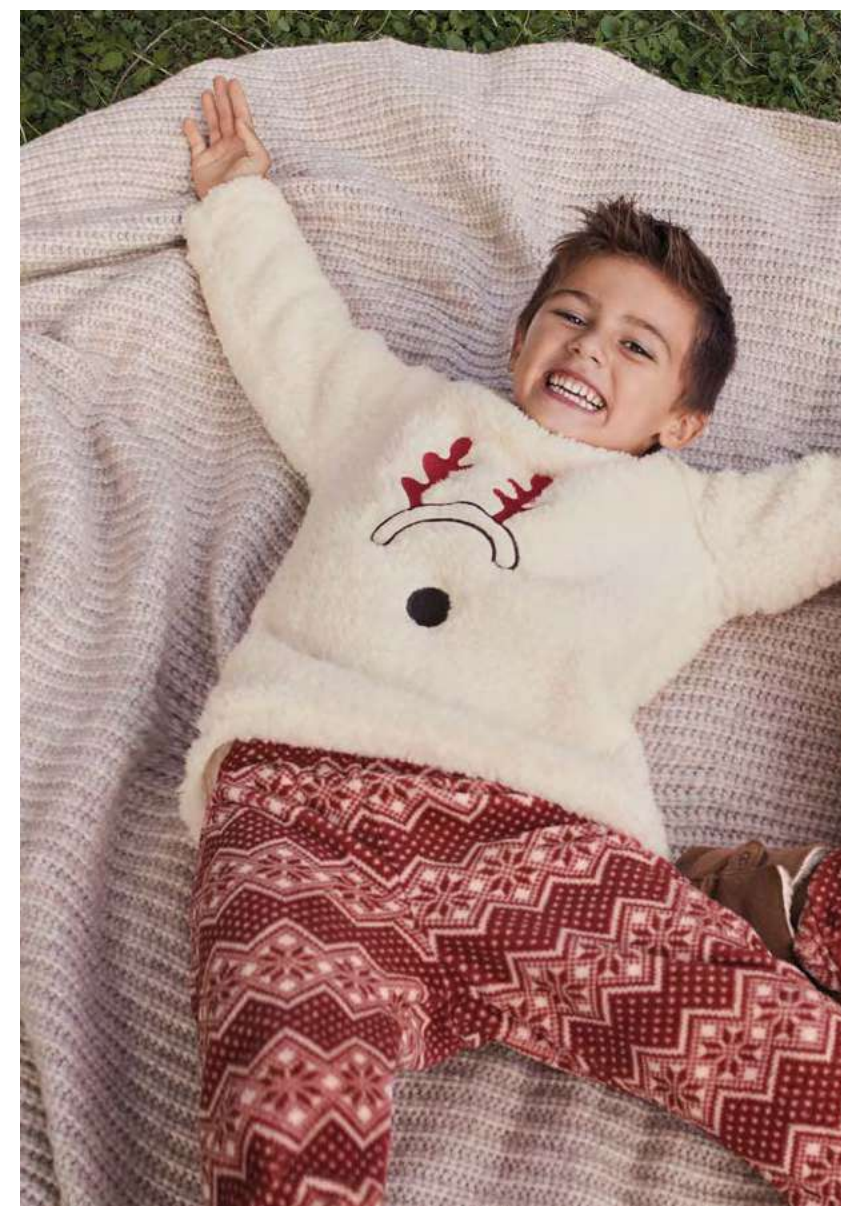

N18972

PIJAMA PANTALÓN LARGO
TEJIDO PELUDO Y SUDADERA
MANGA LARGA TEJIDO BORREGUITO.
DIADEMA A JUEGO DE REGALO!
XS - S - M - L - XL - XXL

● 903 OFF WHITE

ACCESORIO
de regalo

N18978

PIJAMA PANTALÓN LARGO TEJIDO
PELUDO Y SUDADERA MANGA LARGA
TEJIDO BORREGUITO. NIÑO/NIÑA
4-6-8-10-12-14

● 903 OFF WHITE

N18969

MANTA REALIZADA CON TEJIDO PELUDO
DE ESTAMPADO CENEFA. COMBÍNALO
CON TU PIJAMA FAVORITO
Medidas: 170 x 150 cm

● 010 ROJO