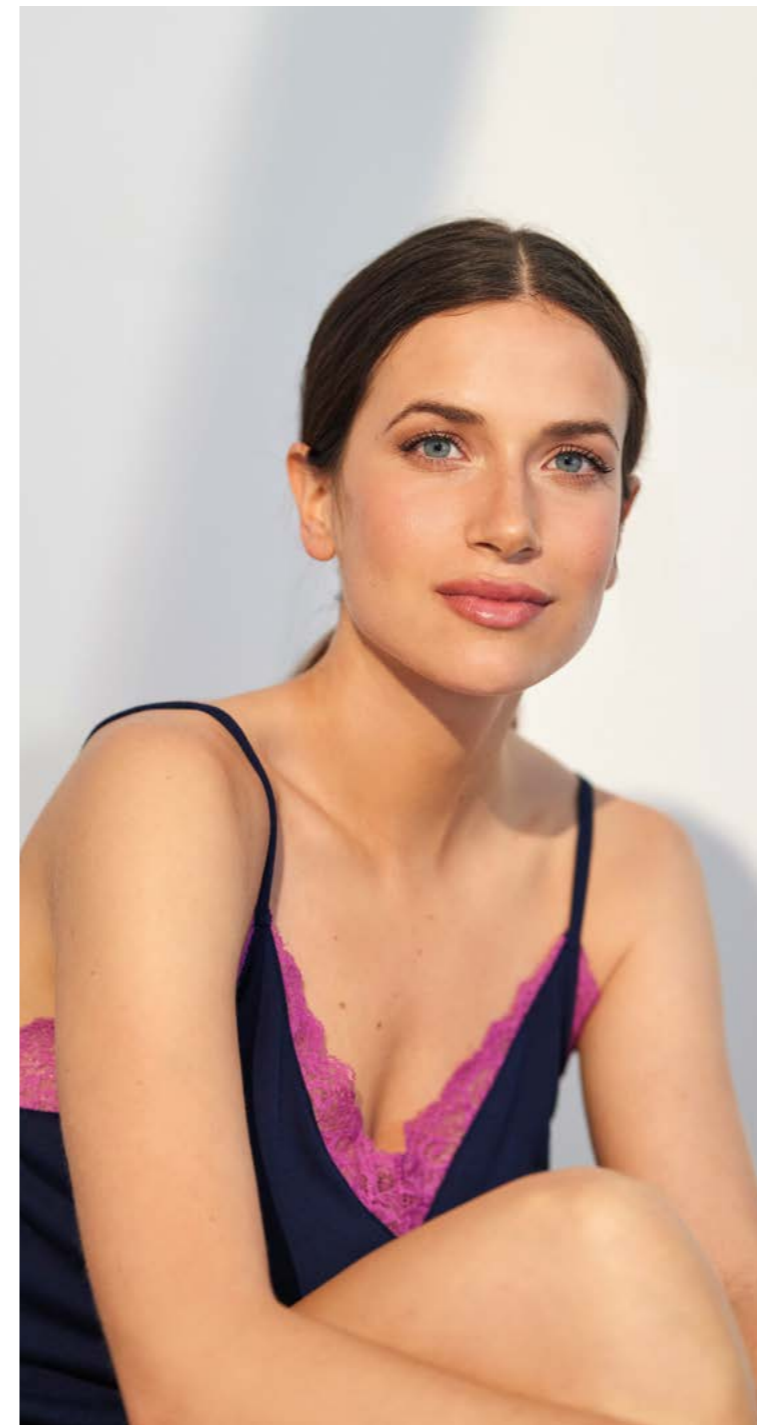

N13382

PIJAMA PANTALÓN CORTO CON CAMISETA TIRANTES PUNTO VISCOSA
XS 32, S 36, M 40, L 44, XL 48, XXL 52

COLOR MARINO